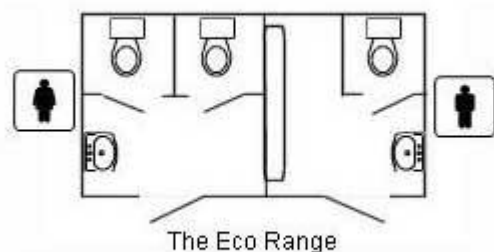

## Event Toilets

---

### **Eco Range**

No frills entry, level model, designed and built for sporting events, fetes, concerts and private functions. The range comes with vanity mirrors, Terry Hand Towels, Fine Liquid Soap, Cosmetic Tissues, Automatic Air Fresheners, catering for up to 150 guests this unit comprises

- 2 female cubicles
- 1 male cubicle and 1 urinal

this range is the smallest unit we offer and can be sited anywhere.

2 female cubicles

1 male Cubicle

1 Urinal

1 wide access cubicle suitable for wheel chair access

Mother and baby equipped